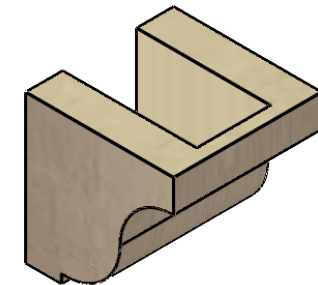

# ITEM NUMBER: CORU04X04X04VANRCPR

4"W X 4"D X 4"H SERIES 1 WIDE VAN BUREN ROUGH CEDAR TIMBERTHANE FAUX WOOD CORBEL, PRIMED

**SIDE PROFILE**

**FRONT PROFILE**

**ISOMETRIC**

EKENA MILLWORK  
2300 WEST MAIN ST.  
CLARKSVILLE, TX 75426  
TOLL FREE: 866-607-0453  
WWW.EKENAMILLWORK.COM

NOTES

1. INSTALLATION TO BE COMPLETED IN ACCORDANCE WITH MANUFACTURER'S SPECIFICATIONS.
2. DRAWING MAY NOT BE TO SCALE
3. THIS DRAWING IS INTENDED FOR DESIGN AND PLANNING PURPOSES ONLY.
4. ALL INFORMATION CONTAINED HEREIN WAS CURRENT AT THE TIME OF DEVELOPMENT BUT MUST BE REVIEWED AND APPROVED BY THE PRODUCT MANUFACTURER TO BE CONSIDERED ACCURATE.
5. TIMBERTHANE ARCHITECTURAL PRODUCTS ARE MADE FROM HIGH DENSITY URETHANE AND COME FACTORY PRIMED