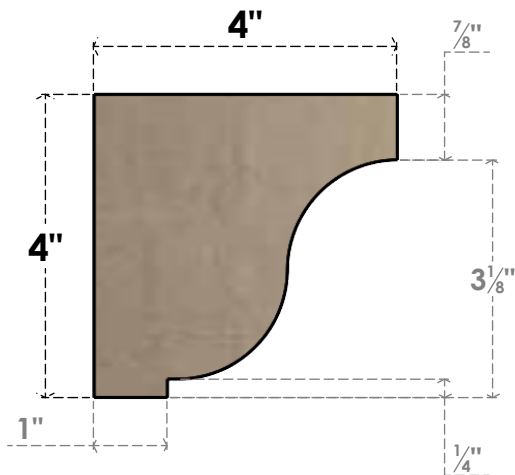

# ITEM NUMBER: CORU04X04X04VANRCPR

4"W X 4"D X 4"H SERIES 1 WIDE VAN BUREN ROUGH CEDAR TIMBERTHANE FAUX WOOD CORBEL, PRIMED

**SIDE PROFILE**

**FRONT PROFILE**

**ISOMETRIC**

EKENA MILLWORK  
2300 WEST MAIN ST.  
CLARKSVILLE, TX 75426  
TOLL FREE: 866-607-0453  
WWW.EKENAMILLWORK.COM

NOTES

1. INSTALLATION TO BE COMPLETED IN ACCORDANCE WITH MANUFACTURER'S SPECIFICATIONS.
2. DRAWING MAY NOT BE TO SCALE
3. THIS DRAWING IS INTENDED FOR DESIGN AND PLANNING PURPOSES ONLY.
4. ALL INFORMATION CONTAINED HEREIN WAS CURRENT AT THE TIME OF DEVELOPMENT BUT MUST BE REVIEWED AND APPROVED BY THE PRODUCT MANUFACTURER TO BE CONSIDERED ACCURATE.
5. TIMBERTHANE ARCHITECTURAL PRODUCTS ARE MADE FROM HIGH DENSITY URETHANE AND COME FACTORY PRIMED