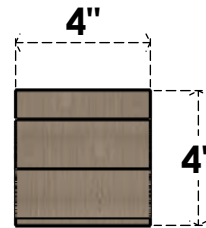

# ITEM NUMBER: CORU04X04X04VANRCPR

4"W X 4"D X 4"H SERIES 1 WIDE VAN BUREN ROUGH CEDAR TIMBERTHANE FAUX WOOD CORBEL, PRIMED

**SIDE PROFILE**

**FRONT PROFILE**

**ISOMETRIC**

EKENA MILLWORK  
2300 WEST MAIN ST.  
CLARKSVILLE, TX 75426  
TOLL FREE: 866-607-0453  
WWW.EKENAMILLWORK.COM

NOTES

1. INSTALLATION TO BE COMPLETED IN ACCORDANCE WITH MANUFACTURER'S SPECIFICATIONS.
2. DRAWING MAY NOT BE TO SCALE
3. THIS DRAWING IS INTENDED FOR DESIGN AND PLANNING PURPOSES ONLY.
4. ALL INFORMATION CONTAINED HEREIN WAS CURRENT AT THE TIME OF DEVELOPMENT BUT MUST BE REVIEWED AND APPROVED BY THE PRODUCT MANUFACTURER TO BE CONSIDERED ACCURATE.
5. TIMBERTHANE ARCHITECTURAL PRODUCTS ARE MADE FROM HIGH DENSITY URETHANE AND COME FACTORY PRIMED